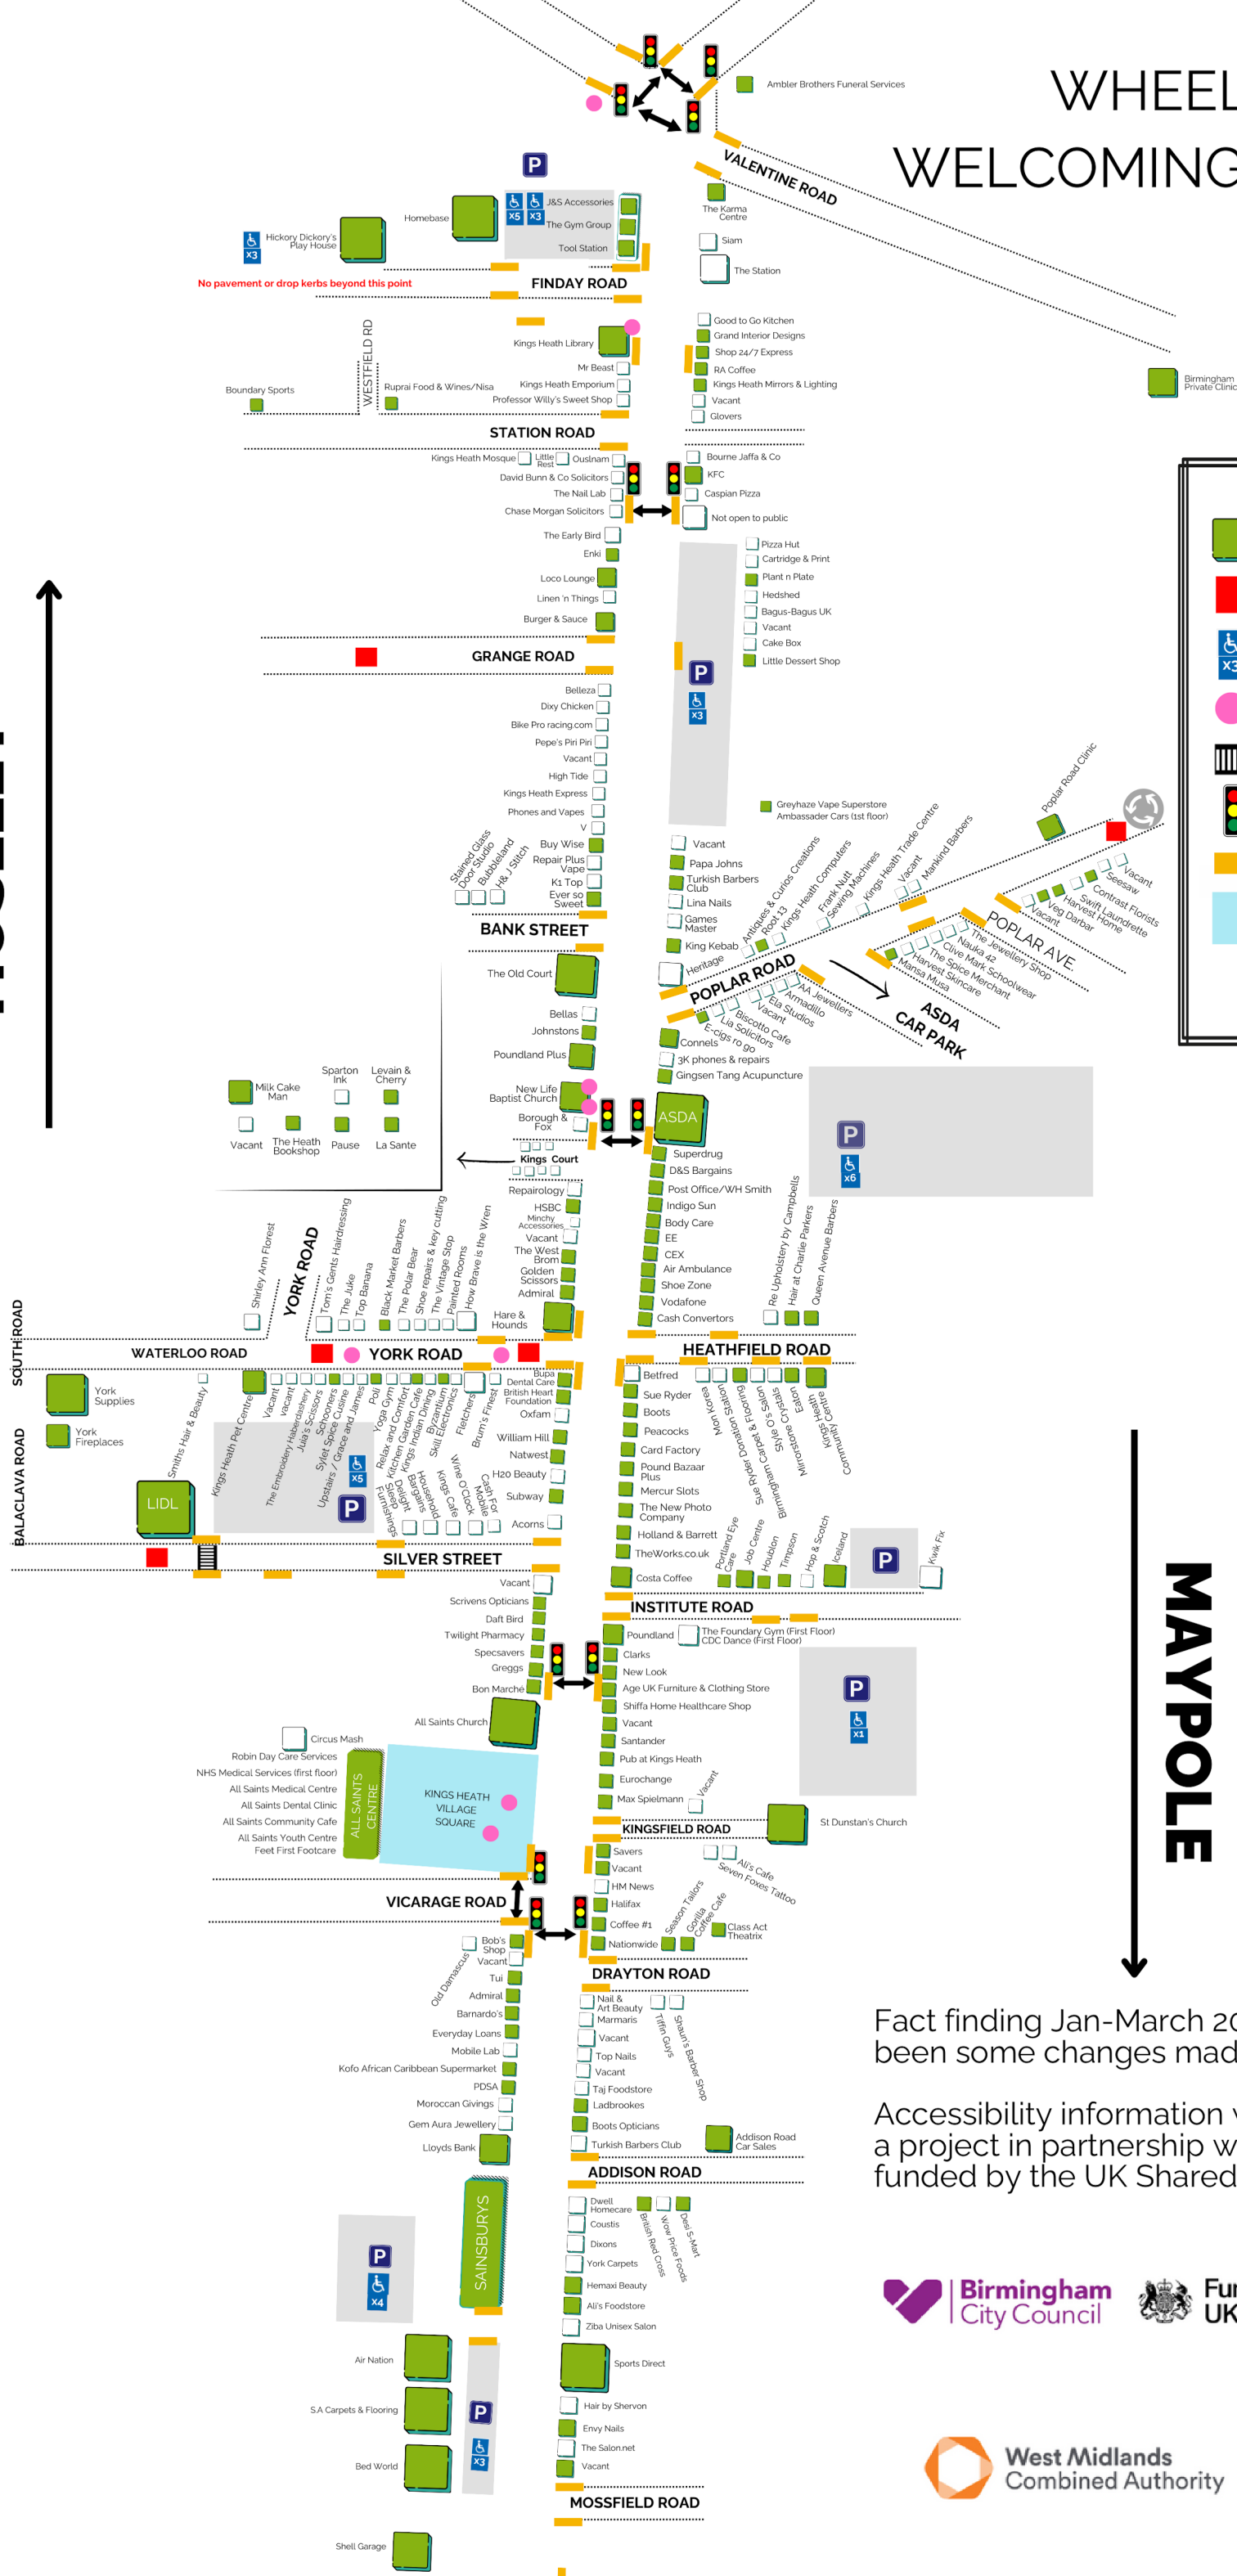

# WHEELCHAIR- WELCOMING BUSINESSES

**TOWARDS  
MOSELEY**

- Wheelchair accessible
- Road closed to cars (LTN)
- Blue Badge parking spaces
- Benches
- Zebra crossing
- Pelican crossing
- Drop kerbs
- Landscaped area with seating

**TOWARDS  
MAYPOLE**

Fact finding Jan-March 2024. There may have been some changes made since.

Accessibility information was collected as part of a project in partnership with Our Scene CIC and funded by the UK Shared Prosperity Fund.