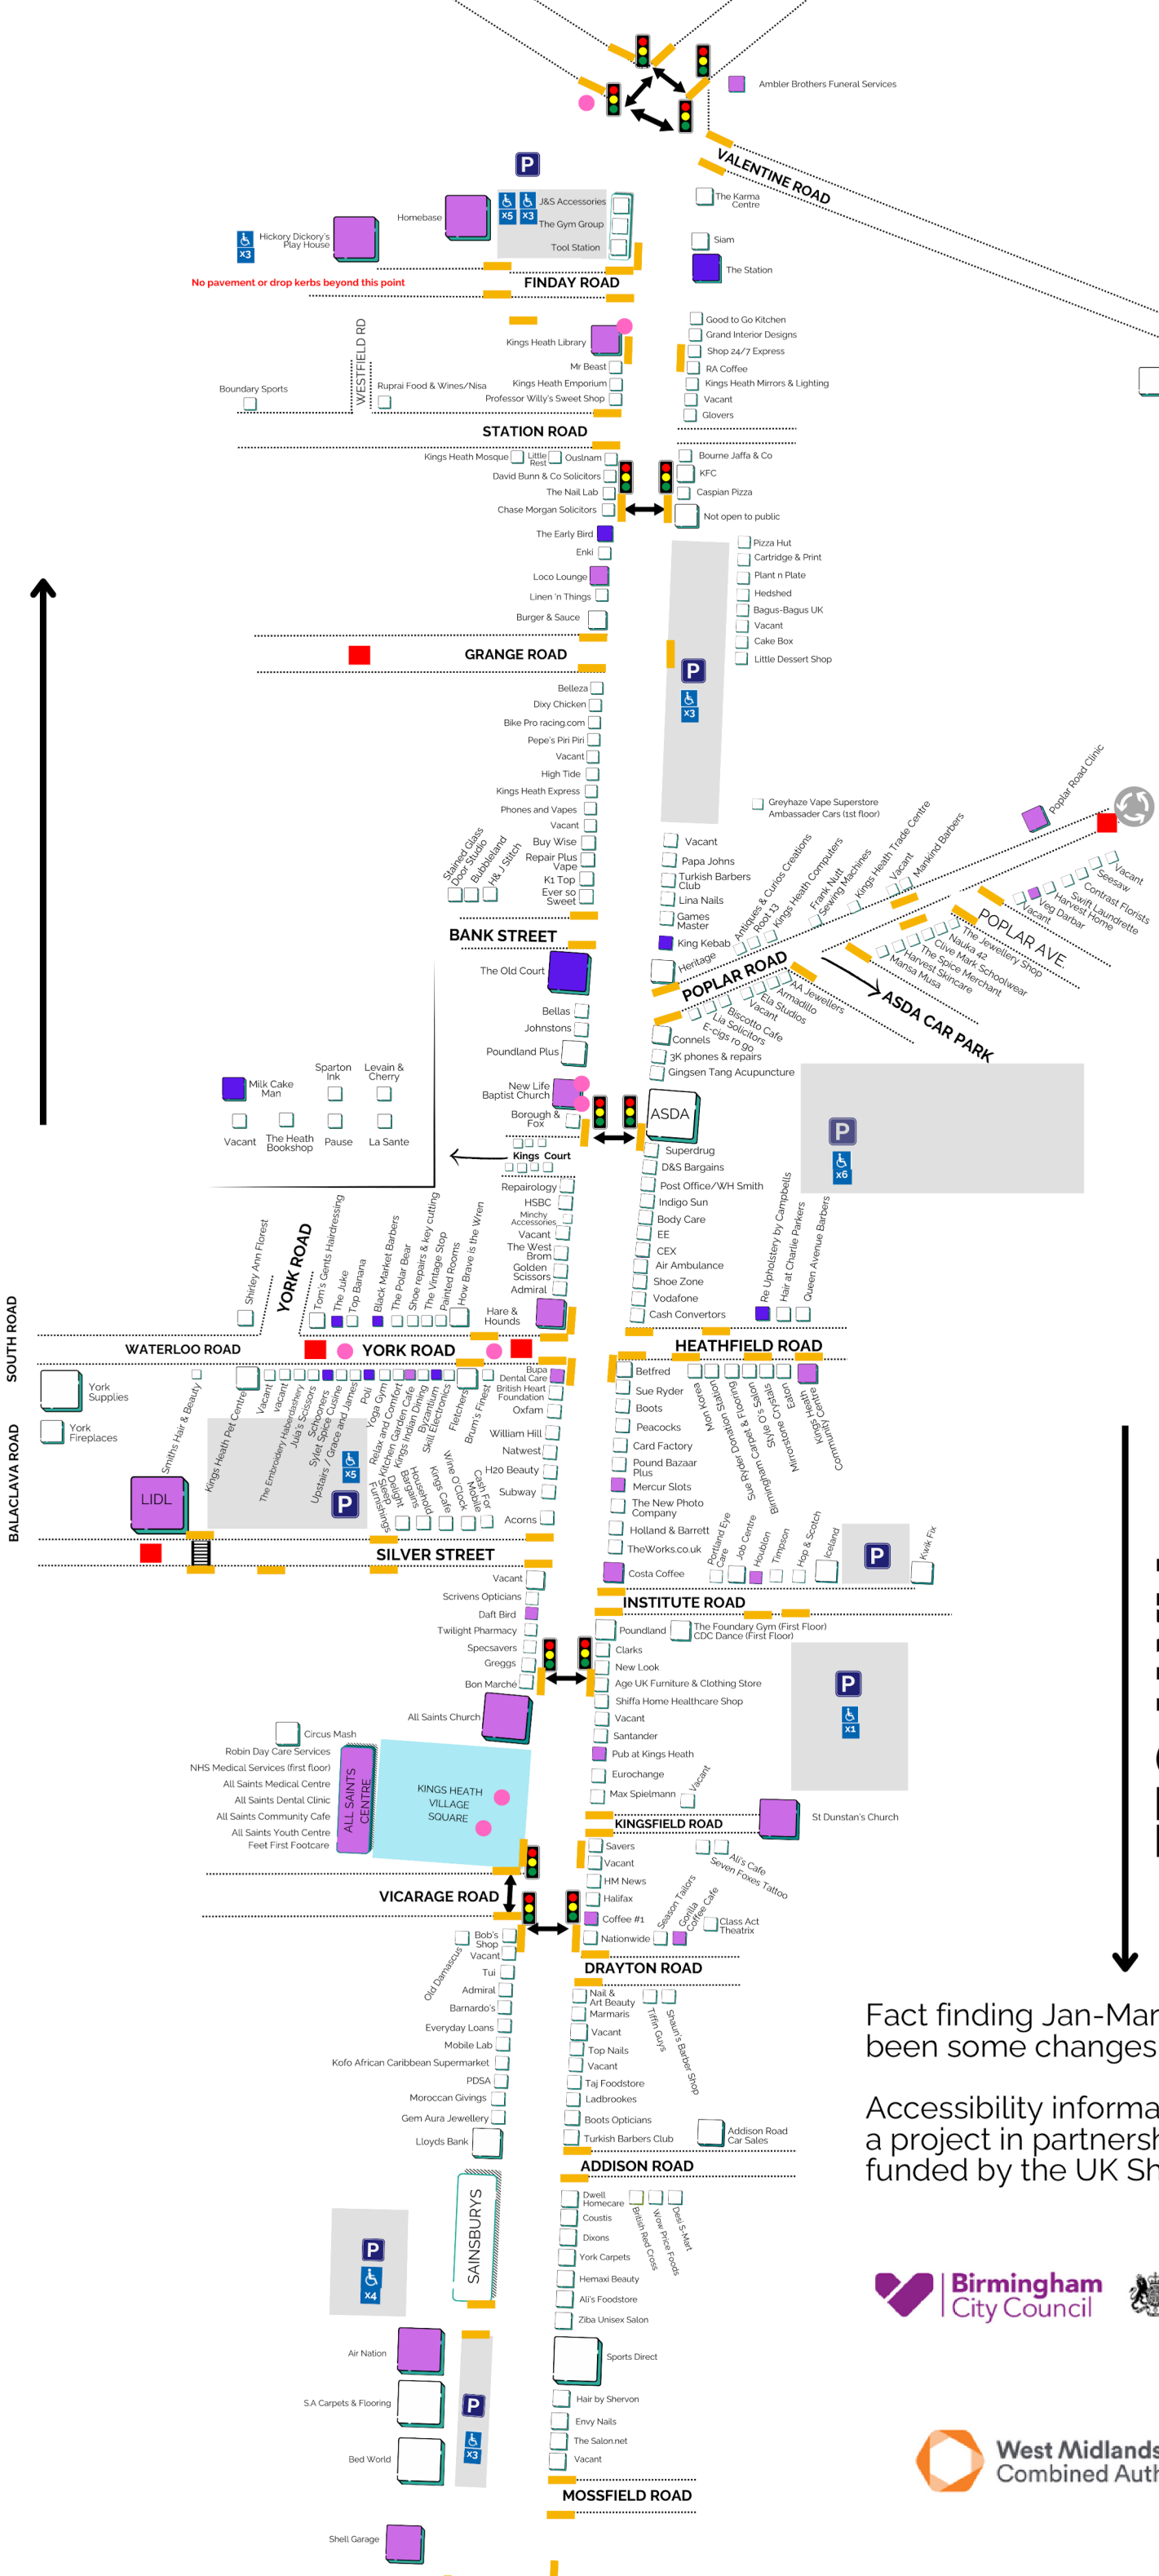

TOILETS

**TOWARDS
MOSELEY**

Accessible & standard toilets. Non paying customers can use

Standard Toilets. Non paying customers can use

Road closed to cars (LTN)

Blue Badge parking spaces

Benches

Zebra crossing

Pelican crossing

Drop kerbs

Landscaped area with seating

**TOWARDS
MAYPOLE**

Fact finding Jan-March 2024. There may have been some changes made since.

Accessibility information was collected as part of a project in partnership with Our Scene CIC and funded by the UK Shared Prosperity Fund.