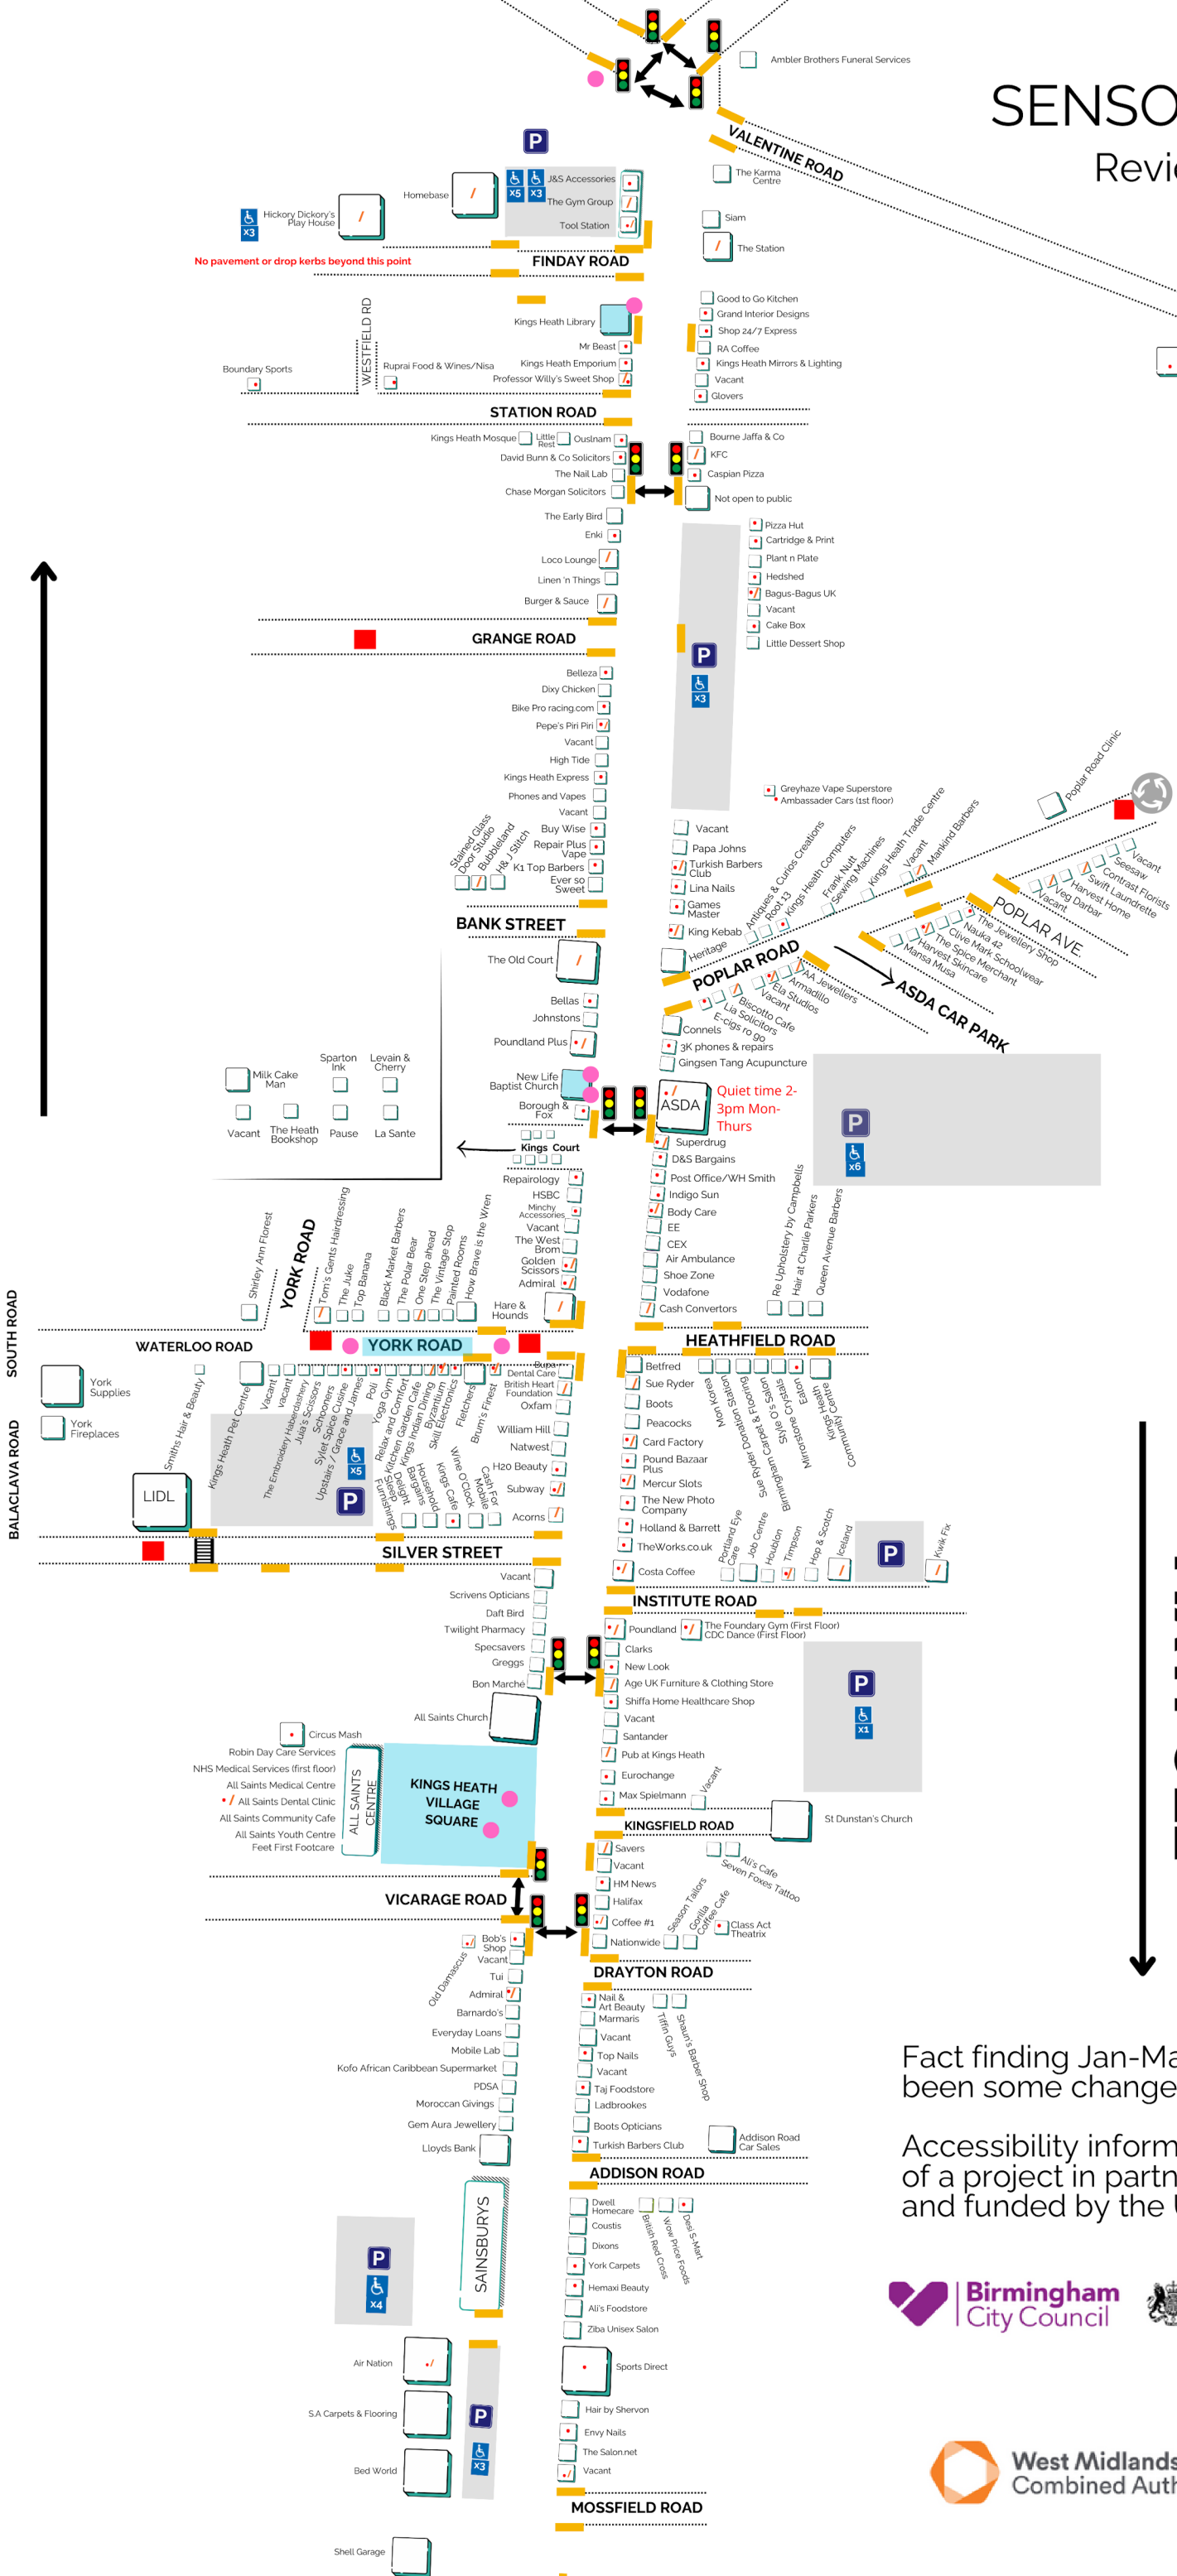

SENSORY SENSITIVITY

Reviewed by individual with high sensory needs

TOWARDS MOSELEY

- Potential sensory sensitivity (Light)
- Potential sensory sensitivity (Noise)
- Road closed to cars (LTN)
- ♿ Blue Badge parking spaces
- Benches
- ▨ Zebra crossing
- 🚦 Pelican crossing
- ▭ Drop kerbs
- ▭ Quieter places

TOWARDS MAYPOLE

Fact finding Jan-March 2024. There may have been some changes made since.

Accessibility information was collected as part of a project in partnership with Our Scene CIC and funded by the UK Shared Prosperity Fund.