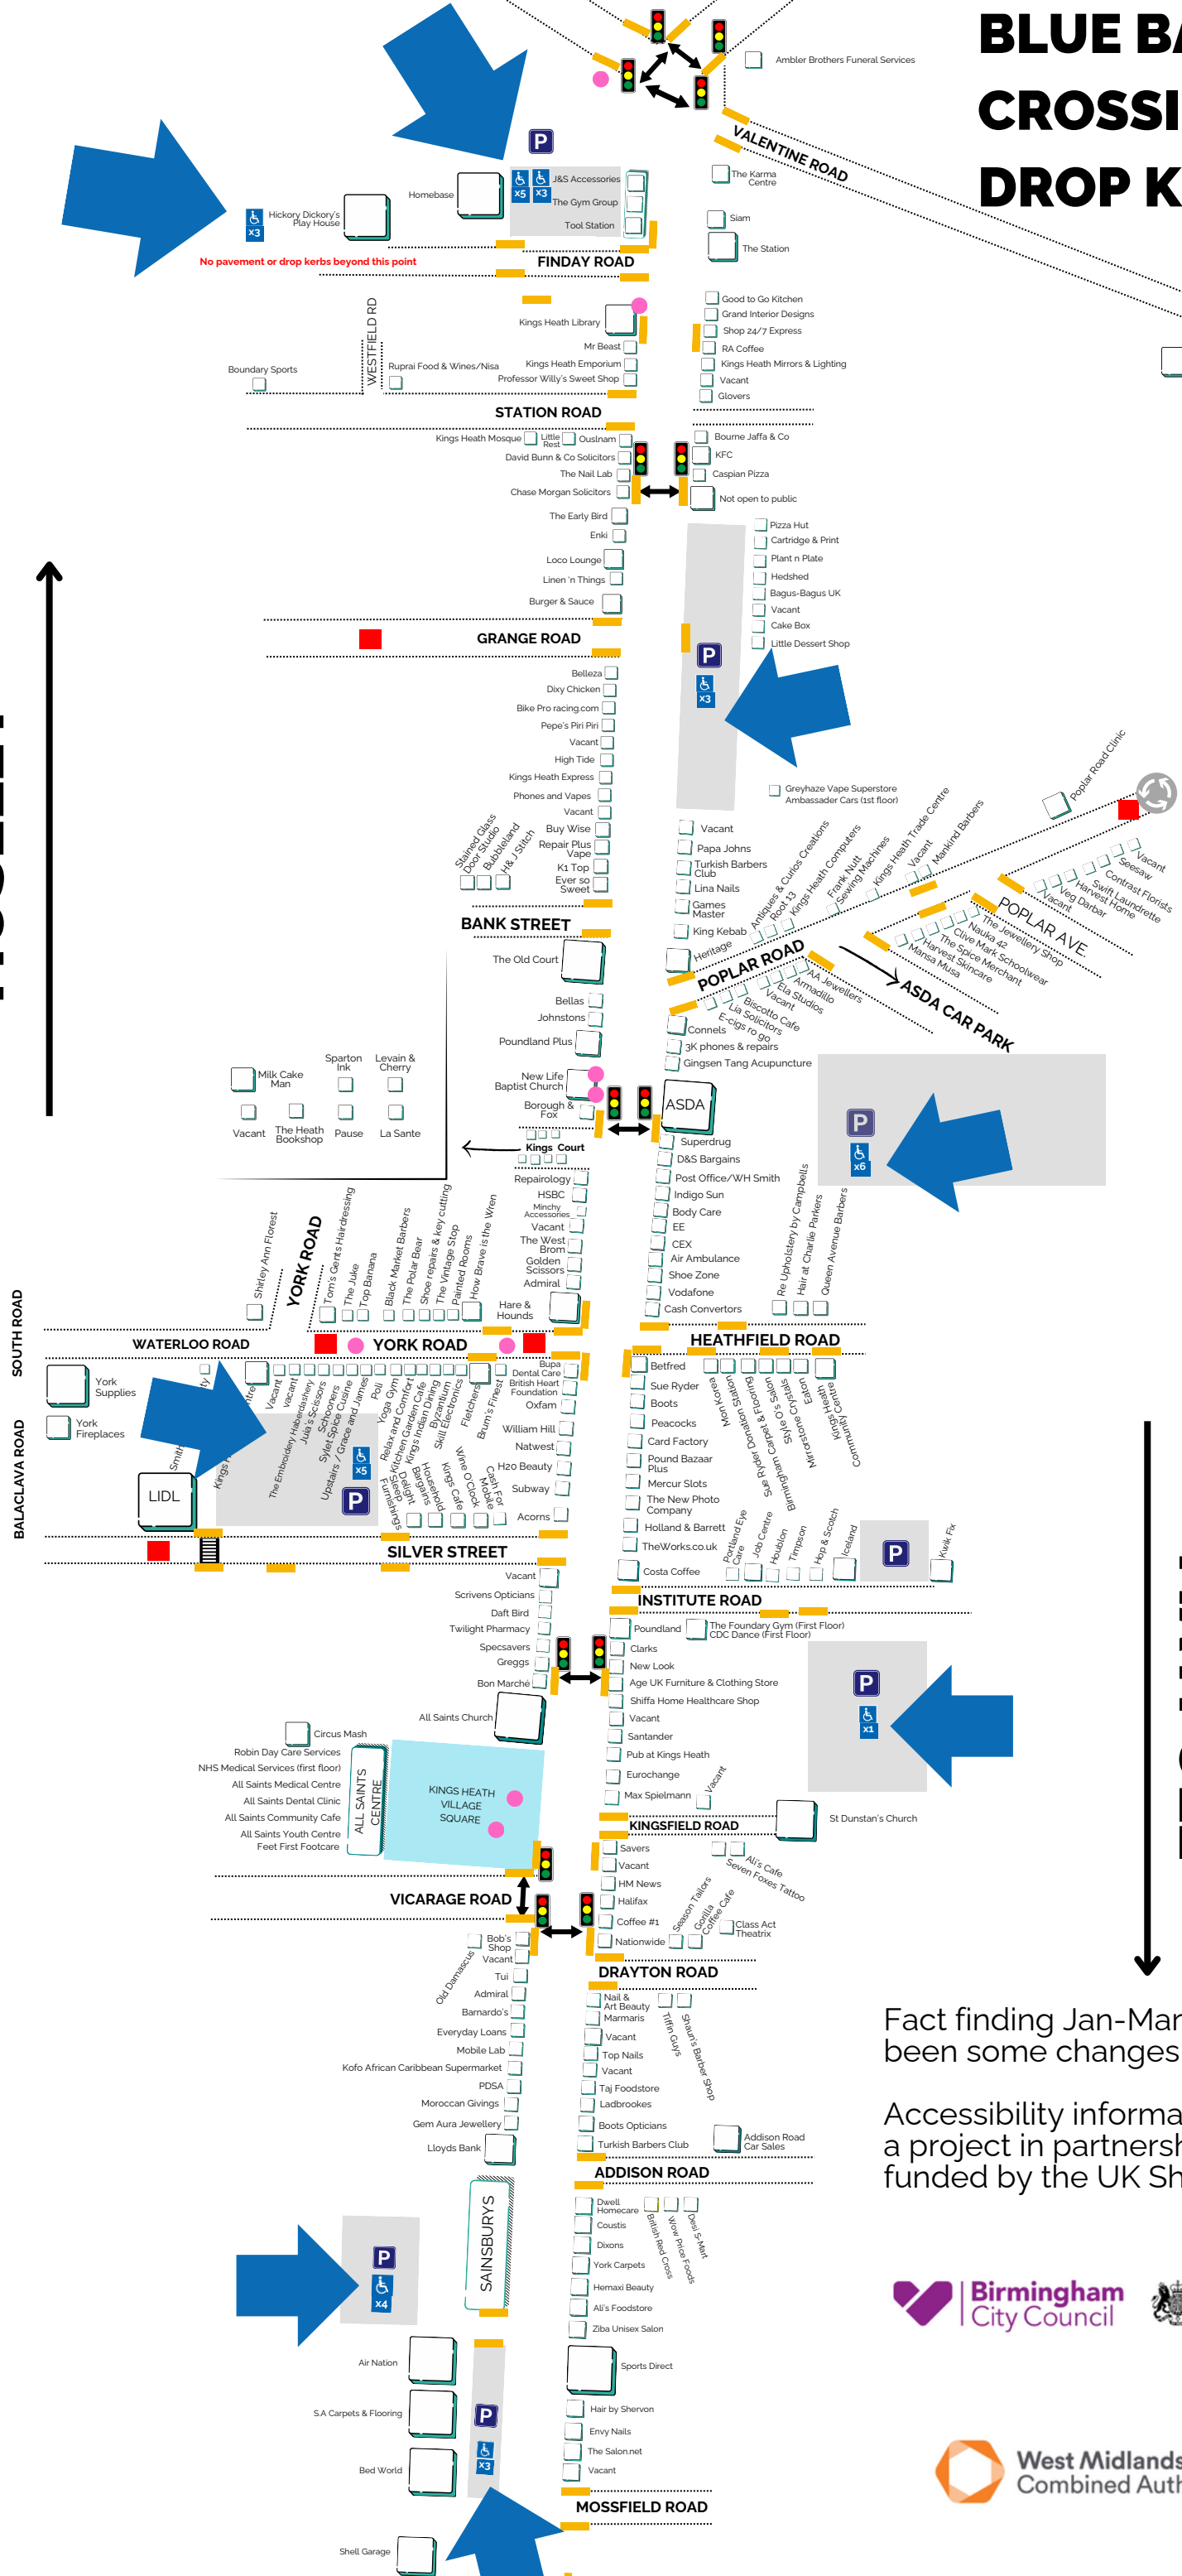

# BLUE BADGE PARKING CROSSINGS DROP KERBS

**TOWARDS  
MOSELEY**

**TOWARDS  
MAYPOLE**

- Blue Badge Parking
- Road closed to cars (LTN)
- Blue Badge parking spaces
- Benches
- Zebra crossing
- Pelican crossing
- Drop kerbs
- Landscaped area with seating

Fact finding Jan-March 2024. There may have been some changes made since.

Accessibility information was collected as part of a project in partnership with Our Scene CIC and funded by the UK Shared Prosperity Fund.