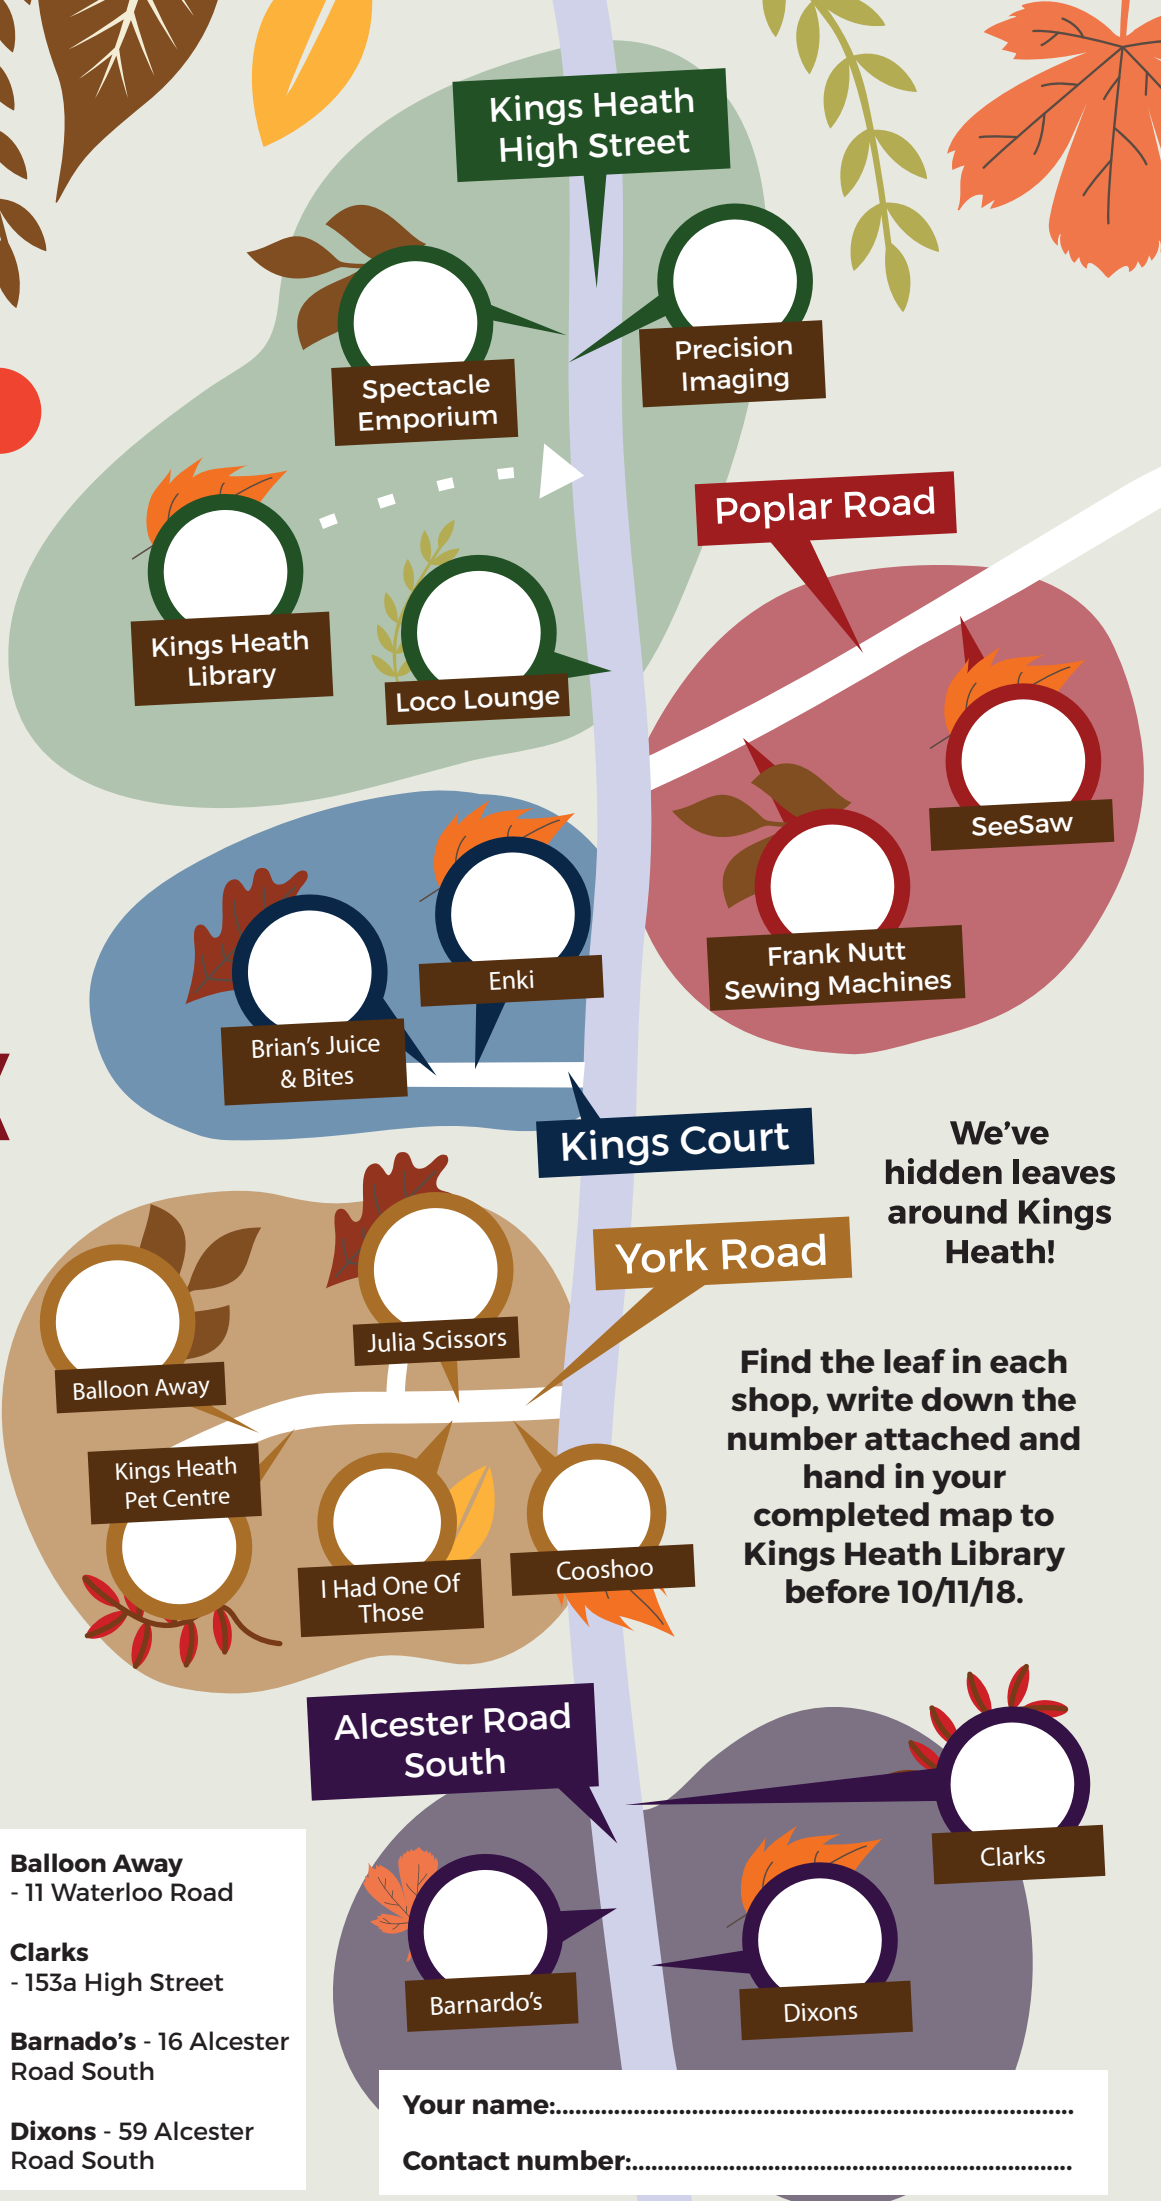

Fall for KINGS HEATH TRAIL MAP

We've hidden leaves around Kings Heath!

Find the leaf in each shop, write down the number attached and hand in your completed map to Kings Heath Library before 10/11/18.

- Spectacle Emporium**
- 2 High Street
- Precision Imaging**
- 4 High Street
- Loco Lounge**
- 32-34 High Street
- Frank Nutt Sewing Machines**
- 17 - 23 Poplar Road
- SeeSaw**
- 56b Poplar Road
- Brian's Juice & Bites**
- Unit 3, Kings Court
- Enki**
- Unit 1, Kings Court
- Cooshoo** - 21 York Road
- I Had One of Those**
- 31 York Road
- Julia Scissors**
- 33 York Road
- Kings Heath Pet's Centre** - 43 York Road

- Balloon Away**
- 11 Waterloo Road
- Clarks**
- 153a High Street
- Barnardo's** - 16 Alcester Road South
- Dixons** - 59 Alcester Road South

Your name:.....
 Contact number:.....