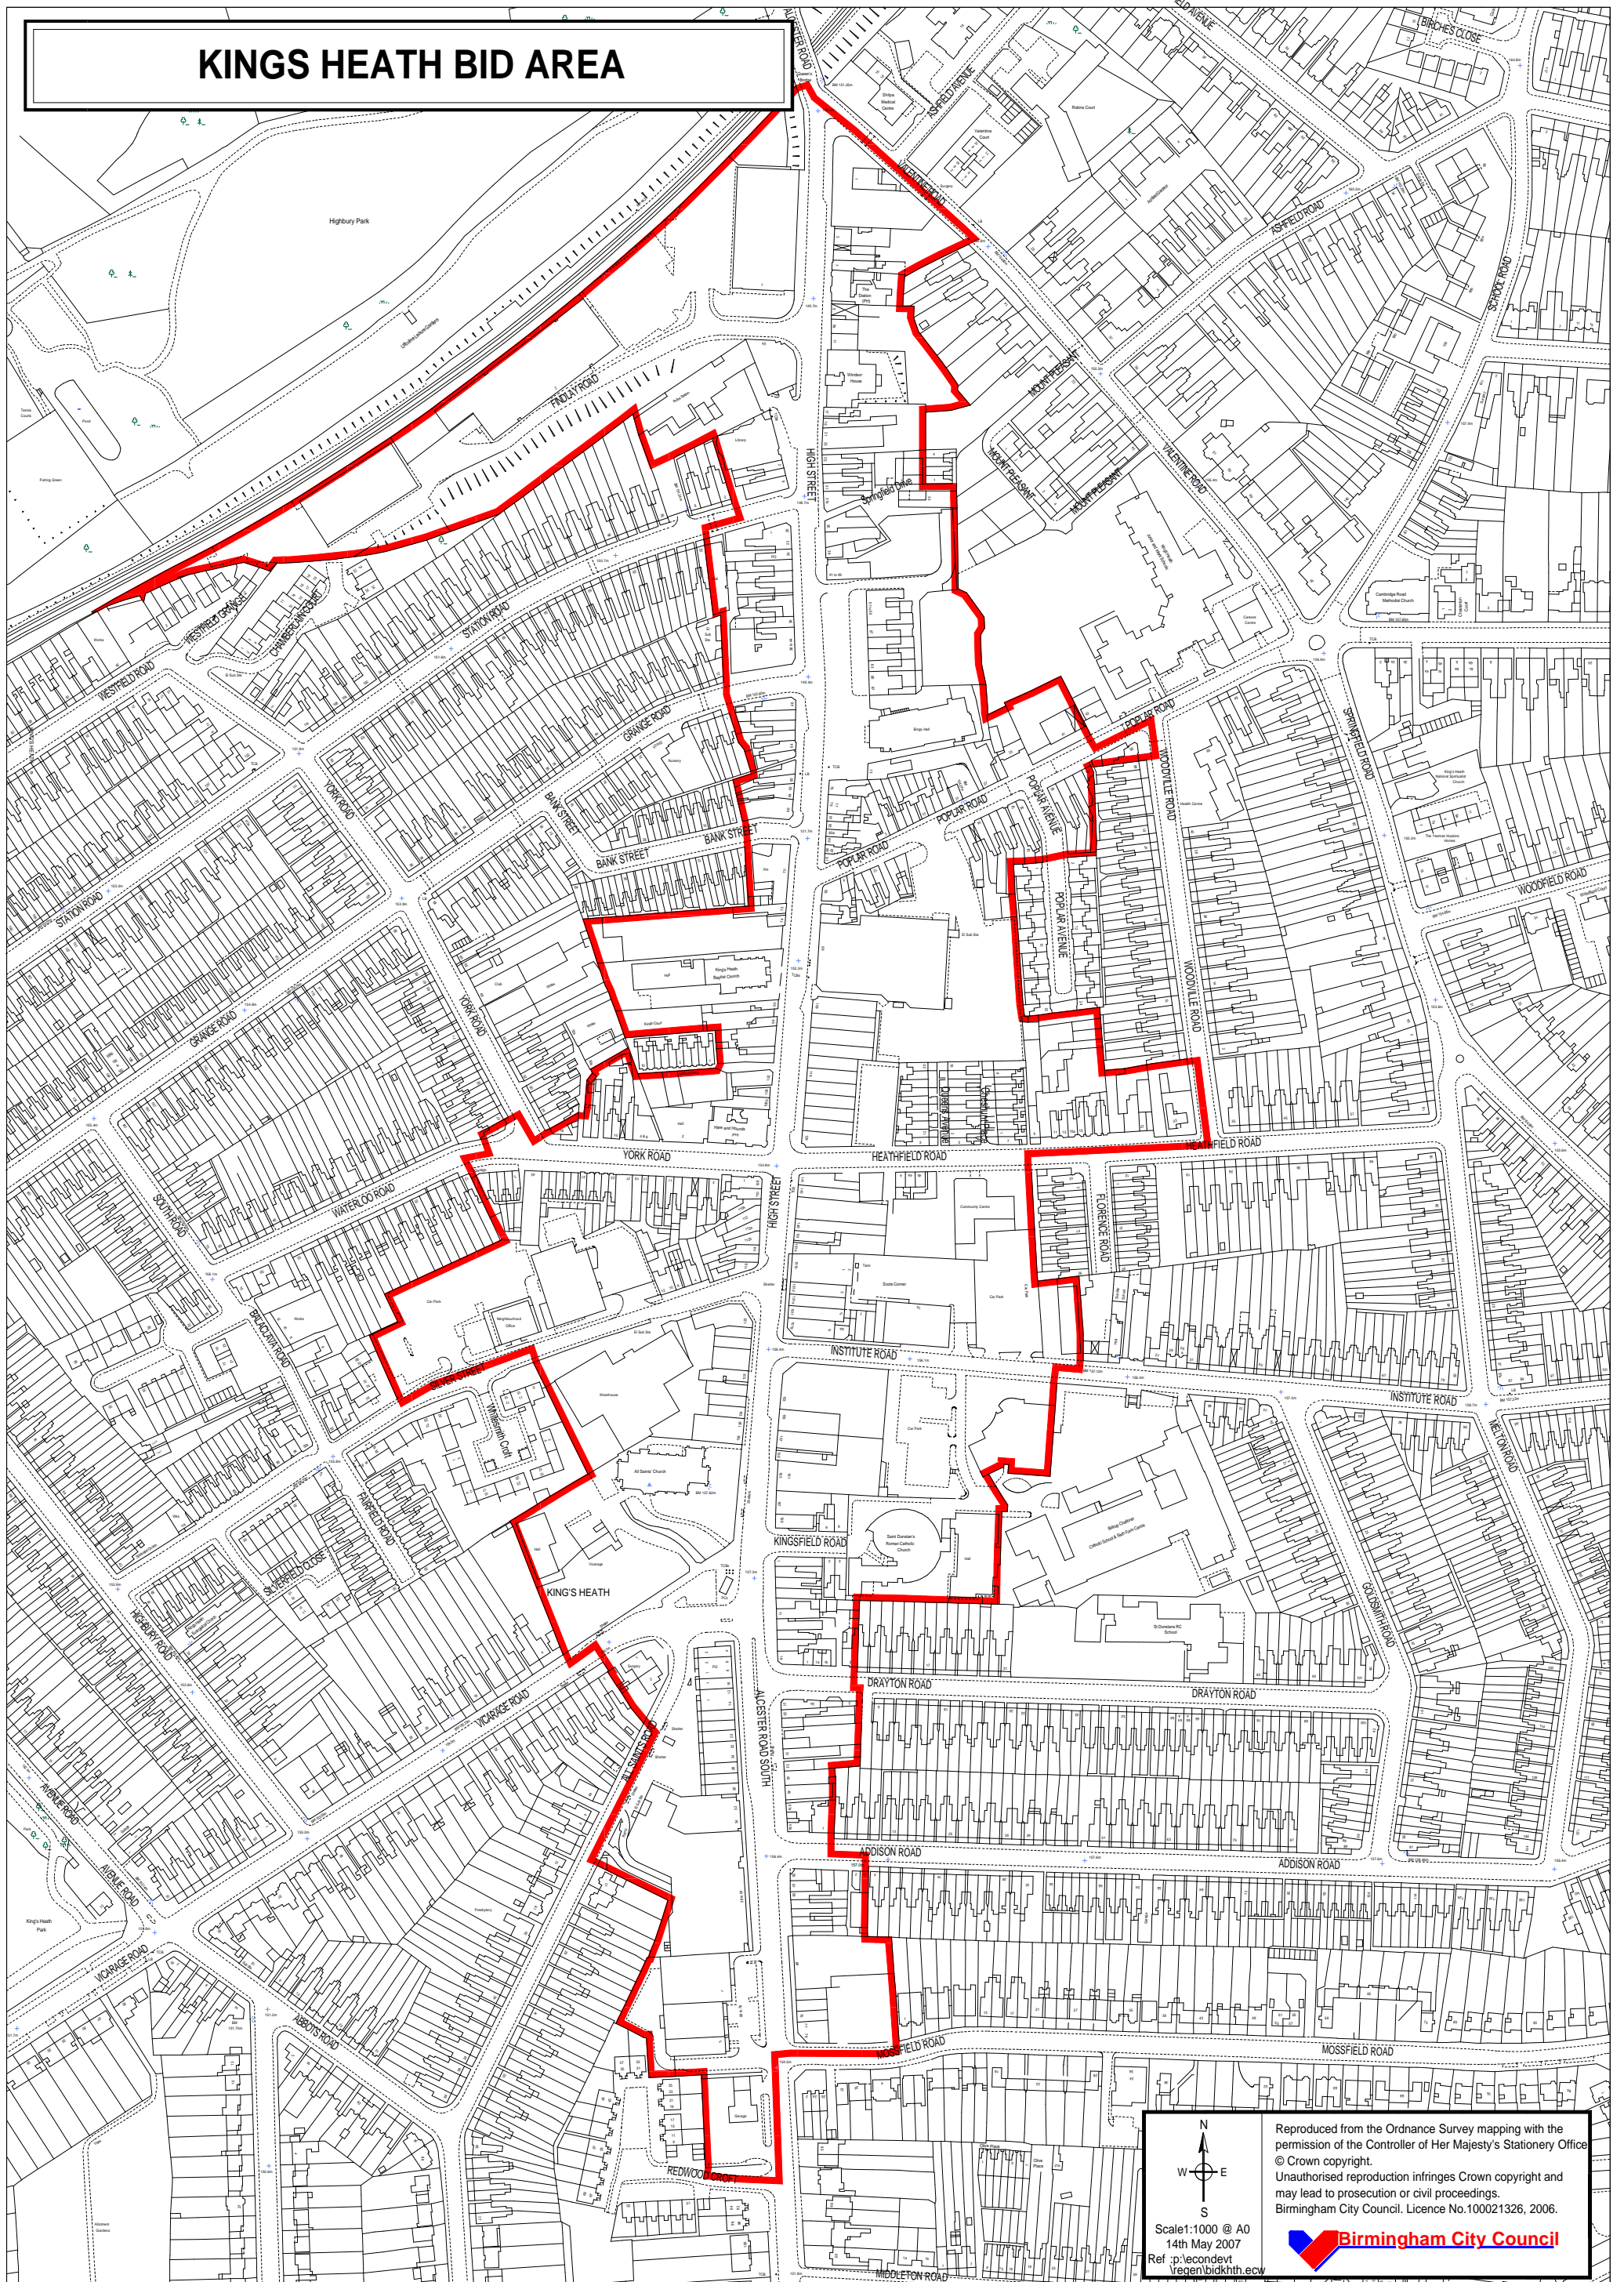

# KINGS HEATH BID AREA

Reproduced from the Ordnance Survey mapping with the permission of the Controller of Her Majesty's Stationery Office © Crown copyright. Unauthorised reproduction infringes Crown copyright and may lead to prosecution or civil proceedings. Birmingham City Council. Licence No.100021326, 2006.

Scale 1:1000 @ A0  
14th May 2007  
Ref : p:recondv7  
regen/bidkth.ecv